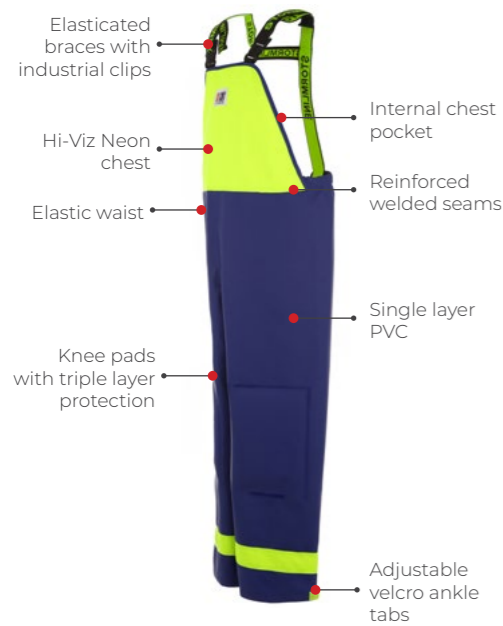

CREW 640

PVC
Blue 650 gsm, Neon 480 gsm

Sizes
XS - 4XL