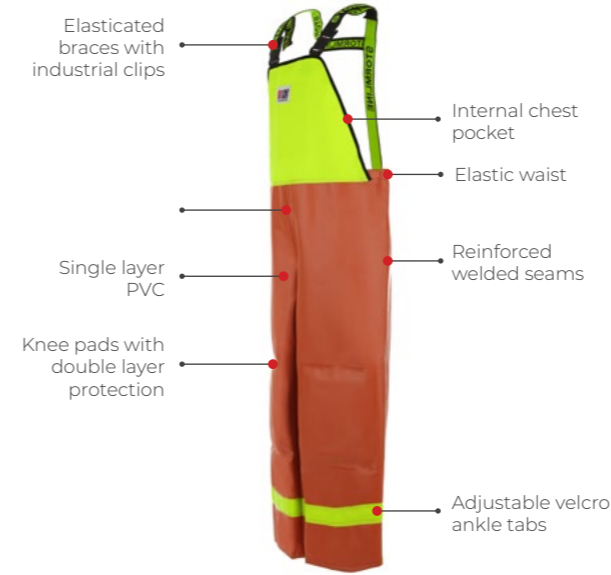

MEDIUM WEIGHT

NELSON 656

PVC
Orange 480 gsm, Neon 480 gsm

Sizes
XS - 4XL