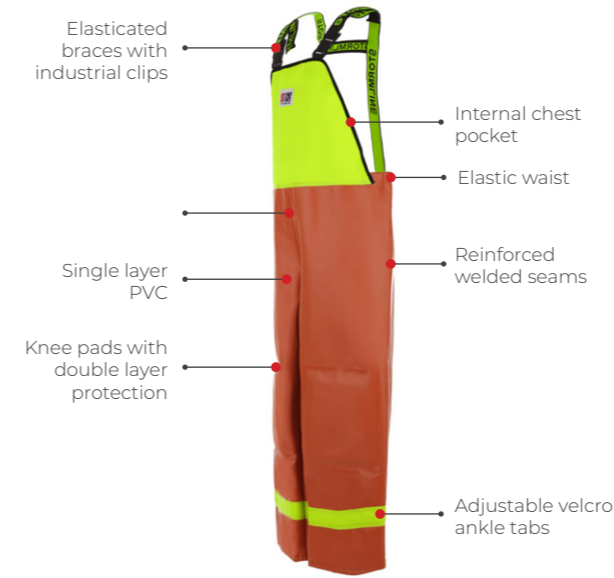

MEDIUM WEIGHT

NELSON 656

PVC
Orange 480 gsm, Neon 480 gsm
Sizes
XS - 4XL