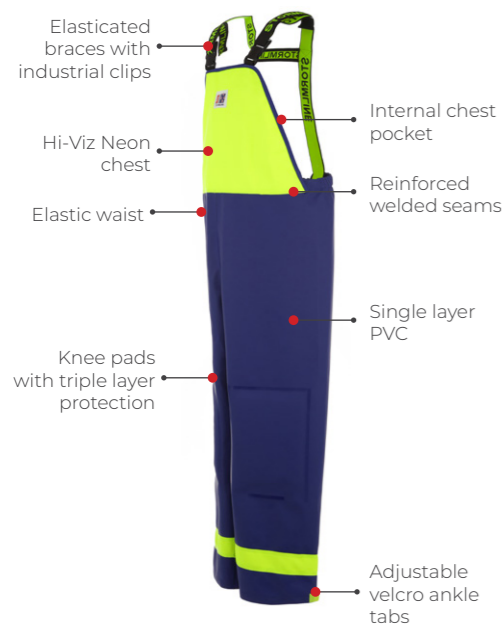

CREW 640

PVC
Blue 650 gsm, Neon 480 gsm
Sizes
XS - 4XL