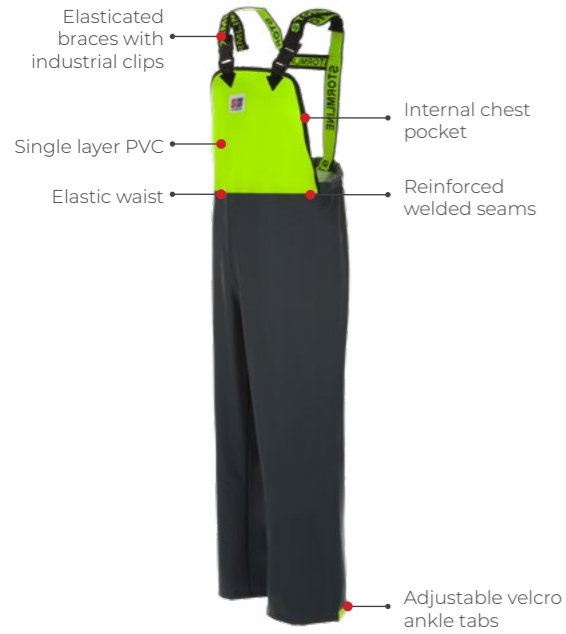

LIGHT WEIGHT

Stormtex-Air 660