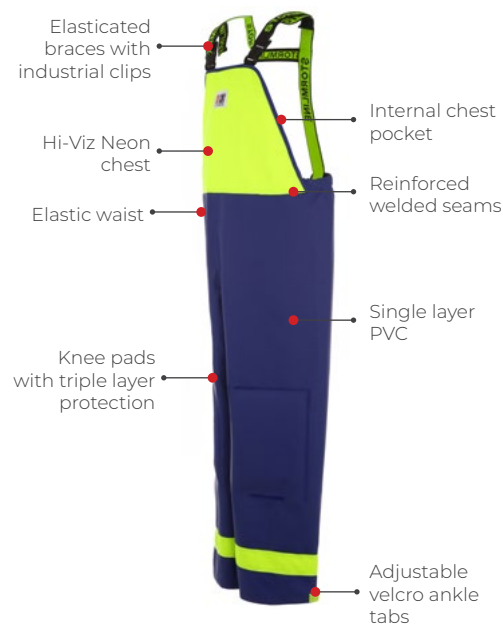

BESTSELLER

PVC
Grey 650 gsm, Neon 480 gsm
Sizes
XS - 4XL

MILFORD 249

BESTSELLER

PVC
Grey 650 gsm, Neon 480 gsm
Sizes
XS - 4XL

HEAVY DUTY

CREW 662 (Flotation)

Certified EN ISO 12402-5 50N Flotation Aid

BESTSELLER

PVC
Blue 650 gsm, Neon 650 gsm
Sizes
XS - 4XL

MEDIUM WEIGHT

NELSON 656

PVC
Orange 480 gsm, Neon 480 gsm
Sizes
XS - 4XL

NELSON 248

PVC
Orange 480 gsm, Neon 480 gsm
Sizes
XS - 4XL

CREW 640

PVC
Blue 650 gsm, Neon 480 gsm
Sizes
XS - 4XL

CREW 255

PVC
Blue 650 gsm, Neon 480 gsm
Sizes
XS - 4XL

STORMTEX 669 (Reversible)

PVC
Blue 550 gsm, Neon 550 gsm
Sizes
XS - 4XL

STORMTEX 223

PVC
Blue 550 gsm, Neon 550 gsm
Sizes
XS - 4XL